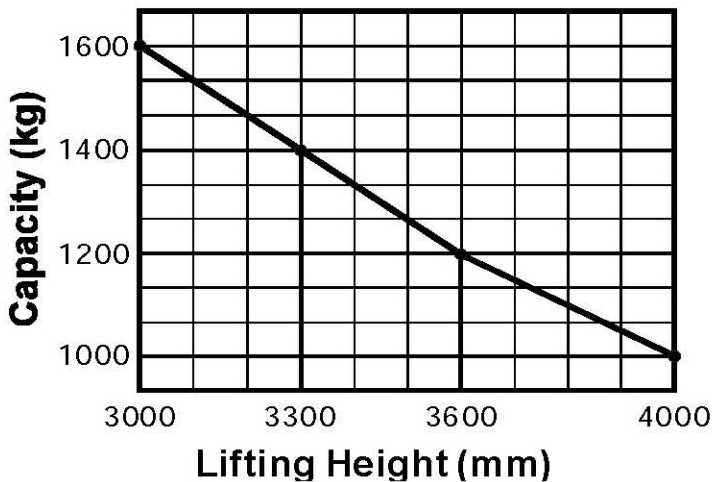

Model XPL 35
Capacity 3500lbs
Lifting Height up to 157"

Convert to Pounds - Multiply by 2.2
Convert to Inches - Divide by 25.4