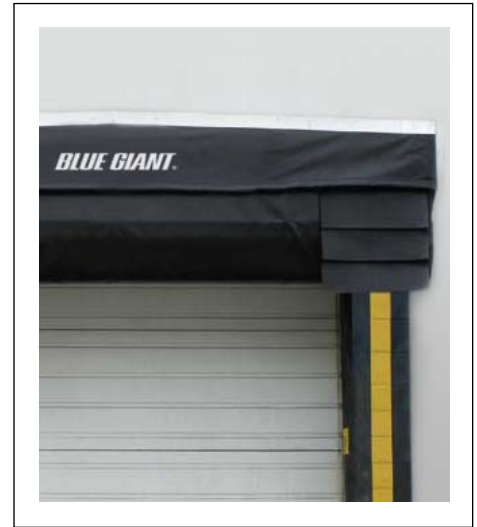

BGRS RAIN SHROUD

FEATURES AND SPECIFICATIONS

When water infiltrates the loading dock area, the wet and slippery floors create dangerous working conditions.

The BGRS rain shroud can be installed on its own or retrofitted to an existing unit to keep rain water out of the traffic zone. A foam wiper blade design forms a tight seal against the top of the trailer to keep the loading dock area dry.

This economical design is virtually maintenance free with no mechanical parts to wear out.

Standard units seal trailers from 13' to 13.5' high on a typical 4' dock height.

STANDARD FEATURES:

- 24" projection
- 40 oz. Hi-Tear vinyl base fabric
- Dimensions: 120" wide x 24" projection with a 24" drop
- Pressure-treated lumber with fibreglass sheeting to prevent fading or cracking in the sun
- Dual density foam with 99% memory
- Protective flaps / pleats on corners

BGRS Rain Shroud

FABRIC AND COLOR SELECTION:

40oz Hi-Tear Vinyl	■	■	■	■
50oz Hi-Tear Vinyl	■			
40oz Hi-Performance Hypalon	■			

No.	DESCRIPTION
1	Galvanized trim angle
2	Galvanized side support bracket
3	Galvanized steel frame*
4	Galvanized sheeting*
5	Stays
6	10" x 20" wear flaps / pleats
7	Foam pad
8	Storage curtain
9	Double layer of fabric 40oz
10	Tek screws*