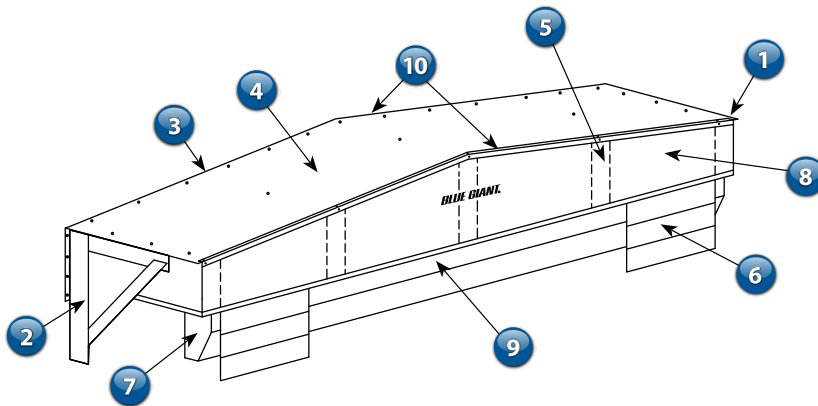

BGRS RAIN SHROUD

FEATURES AND SPECIFICATIONS

When water infiltrates the loading dock area, the wet and slippery floors create dangerous working conditions.

The BGRS rain shroud can be installed on its own or retrofitted to an existing unit to keep rain water out of the traffic zone. A foam wiper blade design forms a tight seal against the top of the trailer to keep the loading dock area dry.

This economical design is virtually maintenance free with no mechanical parts to wear out.

Standard units seal trailers from 13' to 13.5' high on a typical 4' dock height.

STANDARD FEATURES:

- 24" projection
- 40 oz. Hi-Tear vinyl base fabric
- Dimensions: 120" wide x 24" projection with a 24" drop
- Pressure-treated lumber with fibreglass sheeting to prevent fading or cracking in the sun
- Dual density foam with 99% memory
- Protective flaps / pleats on corners

For maximum value and performance, the BGRS can be constructed from our premium durability fabrics (see chart for materials, weights, and available colors).

ADDITIONAL OPTIONS INCLUDE:

- Additional drop in head pad
- Additional width
- Galvanized framing
- Snow load supports

BGRS Rain Shroud

FABRIC AND COLOR SELECTION:

40oz Hi-Tear Vinyl	■	■	■	■
50oz Hi-Tear Vinyl	■			
40oz Hi-Performance Hypalon	■			

No.	DESCRIPTION
1	Galvanized trim angle
2	Galvanized side support bracket
3	Galvanized steel frame*
4	Galvanized sheeting*
5	Stays
6	10" x 20" wear flaps / pleats
7	Foam pad
8	Storage curtain
9	Double layer of fabric 40oz
10	Tek screws*